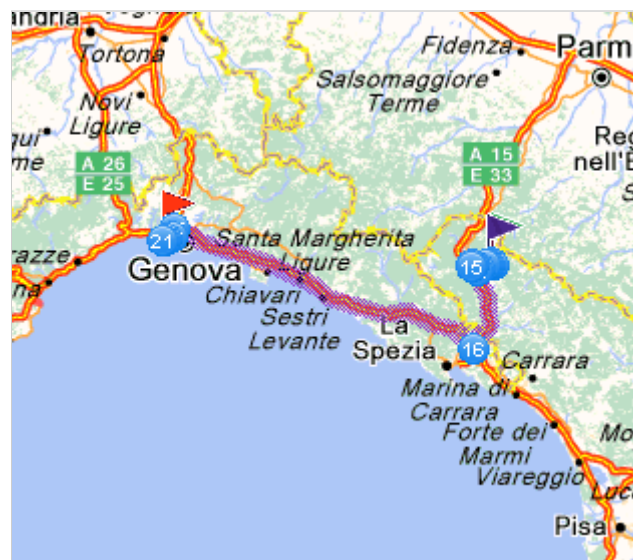

Driving directions printed on 12/03/2010

	Departure: 54023 Vignolo di Lusignana	Time: 01h40
	Stopover A : 54023 Cavallana	Distance: 137 km
	Destination: Genova - Rotonda Giuseppe Castruccio	Total costs: 25.5 EUR

This route avoids a landslide that occurred on the Caprio-Lusignana Road December 2009.

Your route plan

Departure: Vignolo di Lusignana, centre

1	Leave Vignolo di Lusignana	0.3 km
	Continue straight on	(0.3 km)
	Exit Vignolo di Lusignana	
		0.3 km 00h00
2	Continue straight on	0.2 km
		0.5 km 00h01
3	SP35 Turn left: SP35	0.1 km
	 Series of bends for 1.1 km	0.5 km 00h01
		0.6 km 00h01
4	SP33 Turn right: SP33	1.7 km
	 Steep hill downwards 4.5 km	1.7 km 00h03
		2.5 km 00h04
5	Turn right: Via Cavallana	0.6 km
		3 km 00h05
6	Arrive in Cavallana	0.2 km
	Take Via Cavallana	(0.2 km)
		3 km 00h06
	Stage A: Cavallana, centre	
		3 km 00h06
7	Leave Cavallana	1.1 km
	Take Via Cavallana	(1.1 km)
	Exit Cavallana	
		4 km 00h08
8	SP35 Turn left: SP35	2 km
	Pass by Caprio	4.5 km 00h08
	 Bend to right	5.5 km 00h10
		6 km 00h10
9	Take Via Ponticello	1.1 km
	Pass by Cantiere-Ponticello	6 km 00h11
		7 km 00h12
10	Continue straight on	<0.1 km
		7.5 km 00h12
11	SS62 Turn right: SS62	1.7 km
	Pass by Scorcetoli-Monteluscio	8 km 00h13
		9 km 00h14
12	Pass Santa Giustina	0.9 km
	Continue along: SS62 / Località Santa Giustina	(0.3 km)
	 Turn left: Via di Carità E Lavoro	(0.7 km)

  Turn left: **A15 / E33** towards: 26 km

A15

E33

A15 **A15**

GENOVA - A12 - E80 - LIVORNO
LA SPEZIA - E31
PARMA - E31

 Pontremoli: Ticket purchase

10 km 00h16

Head towards:

10 km 00h17

A15

E80 - A12 - GENOVA - LIVORNO
E31 - LA SPEZIA

Head towards:

36 km 00h31

E76 - A11 - FIRENZE
E80 - A12 - GENOVA - LIVORNO -
ROSIGNANO MONFERRATO

Passing close to **La Spezia**

36 km 00h31