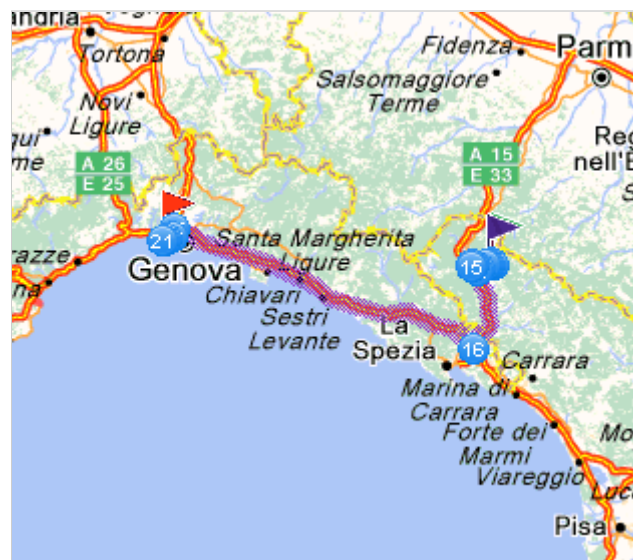

Driving directions printed on 12/03/2010

	Departure: 54023 Vignolo di Lusignana	Time: 01h40
	Stopover A : 54023 Cavallana	Distance: 137 km
	Destination: Genova - Rotonda Giuseppe Castruccio	Total costs: 25.5 EUR

This route avoids a landslide that occurred on the Caprio-Lusignana Road December 2009.

Your route plan

Departure: Vignolo di Lusignana, centre

1	Leave Vignolo di Lusignana	0.3 km
	Continue straight on	(0.3 km)
	Exit Vignolo di Lusignana	
		0.3 km 00h00
2	Continue straight on	0.2 km
		0.5 km 00h01
3	SP35 Turn left: SP35	0.1 km
	 Series of bends for 1.1 km	0.5 km 00h01
		0.6 km 00h01
4	SP33 Turn right: SP33	1.7 km
	 Steep hill downwards 4.5 km	1.7 km 00h03
		2.5 km 00h04
5	Turn right: Via Cavallana	0.6 km
		3 km 00h05
6	Arrive in Cavallana	0.2 km
	Take Via Cavallana	(0.2 km)
		3 km 00h06
	Stage A: Cavallana, centre	
		3 km 00h06
7	Leave Cavallana	1.1 km
	Take Via Cavallana	(1.1 km)
	Exit Cavallana	
		4 km 00h08
8	SP35 Turn left: SP35	2 km
	Pass by Caprio	4.5 km 00h08
	 Bend to right	5.5 km 00h10
		6 km 00h10
9	Take Via Ponticello	1.1 km
	Pass by Cantiere-Ponticello	6 km 00h11
		7 km 00h12
10	Continue straight on	<0.1 km
		7.5 km 00h12
11	SS62 Turn right: SS62	1.7 km
	Pass by Scorcetoli-Monteluscio	8 km 00h13
		9 km 00h14
12	Pass Santa Giustina	0.9 km
	Continue along: SS62 / Località Santa Giustina	(0.3 km)
	 Turn left: Via di Carità E Lavoro	(0.7 km)

15  Turn left: **A15 / E33** towards: 26 km

A15
E33

A15 **A15**

GENOVA - A12 - E80 - LIVORNO
LA SPEZIA - E31
PARMA - E31

 Pontremoli: Ticket purchase

10 km 00h16

Head towards:

10 km 00h17

A15

E80 - A12 - GENOVA - LIVORNO
E31 - LA SPEZIA

Head towards:

36 km 00h31

E76 - A11 - FIRENZE
E80 - A12 - GENOVA - LIVORNO -
ROSIGNANO MONFERRATO

Passing close to **La Spezia**

36 km 00h31

Head towards: