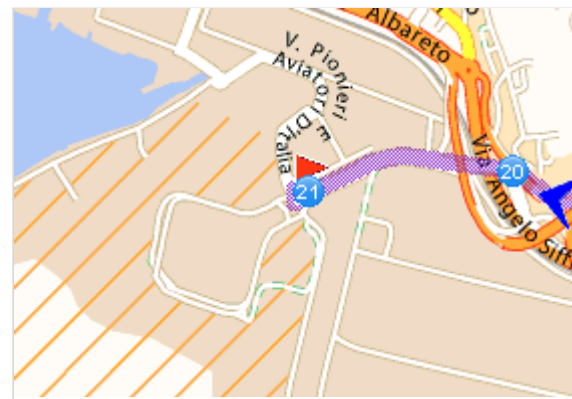

Driving directions printed on 12/03/2010

	Departure: 54023 Vignolo di Lusignana	Time: 01h40
	Stopover A : 54023 Cavallana	Distance: 137 km
	Destination: Genova - Rotonda Giuseppe Castruccio	Total costs: 25.5 EUR

This route avoids a landslide that occurred on the Caprio-Lusignana Road December 2009.

Your route plan

Departure: Vignolo di Lusignana, centre

1	Leave Vignolo di Lusignana	0.3 km
	Continue straight on	(0.3 km)
	Exit Vignolo di Lusignana	
		0.3 km 00h00
2	Continue straight on	0.2 km
		0.5 km 00h01
3	SP35 Turn left: SP35	0.1 km
	 Series of bends for 1.1 km	0.5 km 00h01
		0.6 km 00h01
4	SP33 Turn right: SP33	1.7 km
	 Steep hill downwards 4.5 km	1.7 km 00h03
		2.5 km 00h04
5	Turn right: Via Cavallana	0.6 km
		3 km 00h05
6	Arrive in Cavallana	0.2 km
	Take Via Cavallana	(0.2 km)
		3 km 00h06
	Stage A: Cavallana, centre	
		3 km 00h06
7	Leave Cavallana	1.1 km
	Take Via Cavallana	(1.1 km)
	Exit Cavallana	
		4 km 00h08
8	SP35 Turn left: SP35	2 km
	Pass by Caprio	4.5 km 00h08
	 Bend to right	5.5 km 00h10
		6 km 00h10
9	Take Via Ponticello	1.1 km
	Pass by Cantiere-Ponticello	6 km 00h11
		7 km 00h12
10	Continue straight on	<0.1 km
		7.5 km 00h12
11	SS62 Turn right: SS62	1.7 km
	Pass by Scorcetoli-Monteluscio	8 km 00h13
		9 km 00h14
12	Pass Santa Giustina	0.9 km
	Continue along: SS62 / Località Santa Giustina	(0.3 km)
	 Turn left: Via di Carità E Lavoro	(0.7 km)

  Turn left: **A15 / E33** towards: 26 km

A15

E33

A15 **A15**

GENOVA - A12 - E80 - LIVORNO
LA SPEZIA - E31
PARMA - E31

 Pontremoli: Ticket purchase

10 km 00h16

Head towards:

**A7 - GENOVA OVEST - PORTO DI
GENOVA - MILANO - VIA VOLTRI
A10 - VENTIMIGLIA - C. COLOMBO**

130 km 01h30

17  Continue along: **A7 / E62 / E80** 3 km

A7
E62

Head towards: **E80**

**A26 - ALESSANDRIA
A10 - VENTIMIGLIA
AEROPORTO -**