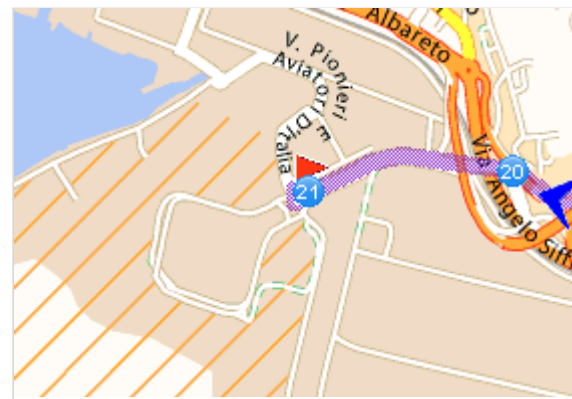

Driving directions printed on 12/03/2010

	Departure: 54023 Vignolo di Lusignana	Time: 01h40
	Stopover A : 54023 Cavallana	Distance: 137 km
	Destination: Genova - Rotonda Giuseppe Castruccio	Total costs: 25.5 EUR

This route avoids a landslide that occurred on the Caprio-Lusignana Road December 2009.

Your route plan

Departure: Vignolo di Lusignana, centre

1	Leave Vignolo di Lusignana	0.3 km
	Continue straight on	(0.3 km)
	Exit Vignolo di Lusignana	
		0.3 km 00h00
2	Continue straight on	0.2 km
		0.5 km 00h01
3	SP35 Turn left: SP35	0.1 km
	 Series of bends for 1.1 km	0.5 km 00h01
		0.6 km 00h01
4	SP33 Turn right: SP33	1.7 km
	 Steep hill downwards 4.5 km	1.7 km 00h03
		2.5 km 00h04
5	Turn right: Via Cavallana	0.6 km
		3 km 00h05
6	Arrive in Cavallana	0.2 km
	Take Via Cavallana	(0.2 km)
		3 km 00h06
	Stage A: Cavallana, centre	
		3 km 00h06
7	Leave Cavallana	1.1 km
	Take Via Cavallana	(1.1 km)
	Exit Cavallana	
		4 km 00h08
8	SP35 Turn left: SP35	2 km
	Pass by Caprio	4.5 km 00h08
	 Bend to right	5.5 km 00h10
		6 km 00h10
9	Take Via Ponticello	1.1 km
	Pass by Cantiere-Ponticello	6 km 00h11
		7 km 00h12
10	Continue straight on	<0.1 km
		7.5 km 00h12
11	SS62 Turn right: SS62	1.7 km
	Pass by Scorcetoli-Monteluscio	8 km 00h13
		9 km 00h14
12	Pass Santa Giustina	0.9 km
	Continue along: SS62 / Località Santa Giustina	(0.3 km)
	 Turn left: Via di Carità E Lavoro	(0.7 km)

15  Turn left: **A15 / E33** towards: 26 km

A15
E33

A15 **A15**

GENOVA - A12 - E80 - LIVORNO
LA SPEZIA - E31
PARMA - E31

 Pontremoli: Ticket purchase

10 km 00h16

Head towards:

10 km 00h17

**A7 - GENOVA OVEST - PORTO DI
GENOVA - MILANO - VIA VOLTRI
A10 - VENTIMIGLIA - C. COLOMBO**

130 km 01h30

17  Continue along: **A7 / E62 / E80** 3 km

A7

E62

Head towards: **E80**

**A26 - ALESSANDRIA
A10 - VENTIMIGLIA
AEROPORTO -**