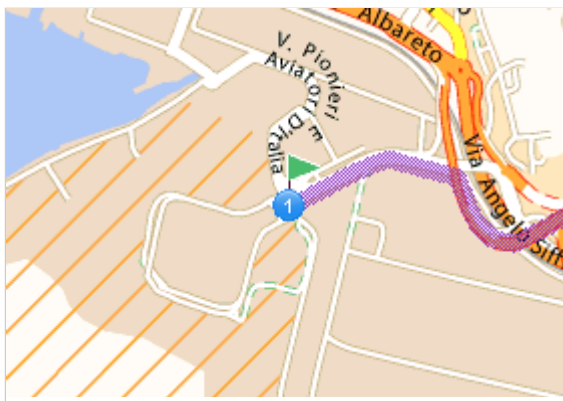

Driving directions printed on 12/03/2010

	Departure: Genova - Rotonda Giuseppe Castruccio	Time: 01h47
	Stopover A : 54023 Cavallana	Distance: 138 km
	Destination: 54023 Vignolo di Lusignana	Total costs: 26.66 EUR

This route avoids a landslide that occurred on the Caprio-Lusignana Road December 2009.

Your route plan

Departure: Genova, Rotonda Giuseppe Castruccio

1	Leave Genova	1.5 km
	Continue along: Rotonda Giuseppe Castruccio	(<0.1 km)
	 At the roundabout, Rotonda Giuseppe Castruccio, take the 2nd exit Continue along: Via Pionieri E Aviatori d'Italia	(0.8 km)
	Continue along: Via Enrico Melen	(0.6 km)
	Exit Genova	
		1.5 km 00h04
2	Continue along: Via Enrico Melen	<0.1 km
	 Genova/Aeroporto: Ticket purchase	1.5 km 00h04
		1.6 km 00h04
3	 Continue along: A10 / E25 / E80	3 km
	 A10	
	 E25	
	Head towards:	1.6 km 00h04
	 E80	
	GENOVA OVEST LIVORNO - A12 MILANO - A7 - E67 - VIA SERRAVALLE	
	Head towards:	4 km 00h07
	A7 - MILANO A12 - LIVORNO	
		4.5 km 00h08
4	 Continue along: A7 / E62 / E80	2.5 km
	 A7	
	 E62	
	Head towards:	7 km 00h10
	GENOVA EST A12 - LIVORNO	
		7.5 km 00h11
5	 Continue along: A12 / E80	94 km
	 A12	
	 E80	
	 Galleria Monte Sperone	8 km 00h11
	 Galleria Monte Veilino	11 km 00h14
	 Galleria Monte Quezzi	13 km 00h16
	 Galleria Monte Camaldoli	14 km 00h18
	 Galleria Apparizione	16 km 00h19
	 Galleria Monte Moro	19 km 00h22
	 Galleria Monte Giugo	21 km 00h23
	 Galleria Sessarego	23 km 00h25
	 Galleria Monte Castelletti	23 km 00h25
	 Galleria Monte Castelletto	27 km 00h28
	 Giovanni Maggio	30 km 00h30
	 Steep hill downwards 1.5 km	32 km 00h31
	Passing close to Rapallo	33 km 00h31
	 Galleria San Bartolomeo	37 km 00h35
	 Galleria della Maddalena	38 km 00h36
	 Galleria dell'Anchetta	40 km 00h37
	 Steep hill downwards 1.6 km	42 km 00h38