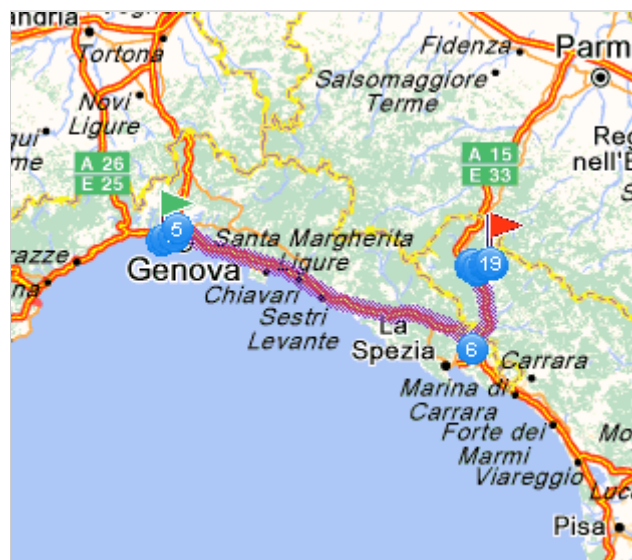

Driving directions printed on 12/03/2010

	Departure: Genova - Rotonda Giuseppe Castruccio	Time: 01h47
	Stopover A : 54023 Cavallana	Distance: 138 km
	Destination: 54023 Vignolo di Lusignana	Total costs: 26.66 EUR

This route avoids a landslide that occurred on the Caprio-Lusignana Road December 2009.

Your route plan

Departure: Genova, Rotonda Giuseppe Castruccio

1	Leave Genova	1.5 km
	Continue along: Rotonda Giuseppe Castruccio	(<0.1 km)
	 At the roundabout, Rotonda Giuseppe Castruccio, take the 2nd exit Continue along: Via Pionieri E Aviatori d'Italia	(0.8 km)
	Continue along: Via Enrico Melen	(0.6 km)
	Exit Genova	
		1.5 km 00h04
2	Continue along: Via Enrico Melen	<0.1 km
	 Genova/Aeroporto: Ticket purchase	1.5 km 00h04
		1.6 km 00h04
3	 Continue along: A10 / E25 / E80	3 km
	 A10	
	 E25	
	Head towards:	1.6 km 00h04
	 E80	
	GENOVA OVEST LIVORNO - A12 MILANO - A7 - E67 - VIA SERRAVALLE	
	Head towards:	4 km 00h07
	A7 - MILANO A12 - LIVORNO	
		4.5 km 00h08
4	 Continue along: A7 / E62 / E80	2.5 km
	 A7	
	 E62	
	Head towards:	7 km 00h10
	GENOVA EST A12 - LIVORNO	
		7.5 km 00h11
5	 Continue along: A12 / E80	94 km
	 A12	
	 E80	
	 Galleria Monte Sperone	8 km 00h11
	 Galleria Monte Veilino	11 km 00h14
	 Galleria Monte Quezzi	13 km 00h16
	 Galleria Monte Camaldoli	14 km 00h18
	 Galleria Apparizione	16 km 00h19
	 Galleria Monte Moro	19 km 00h22
	 Galleria Monte Giugo	21 km 00h23
	 Galleria Sessarego	23 km 00h25
	 Galleria Monte Castelletti	23 km 00h25
	 Galleria Monte Castelletto	27 km 00h28
	 Giovanni Maggio	30 km 00h30
	 Steep hill downwards 1.5 km	32 km 00h31
	Passing close to Rapallo	33 km 00h31
	 Galleria San Bartolomeo	37 km 00h35
	 Galleria della Maddalena	38 km 00h36
	 Galleria dell'Anchetta	40 km 00h37
	 Steep hill downwards 1.6 km	42 km 00h38